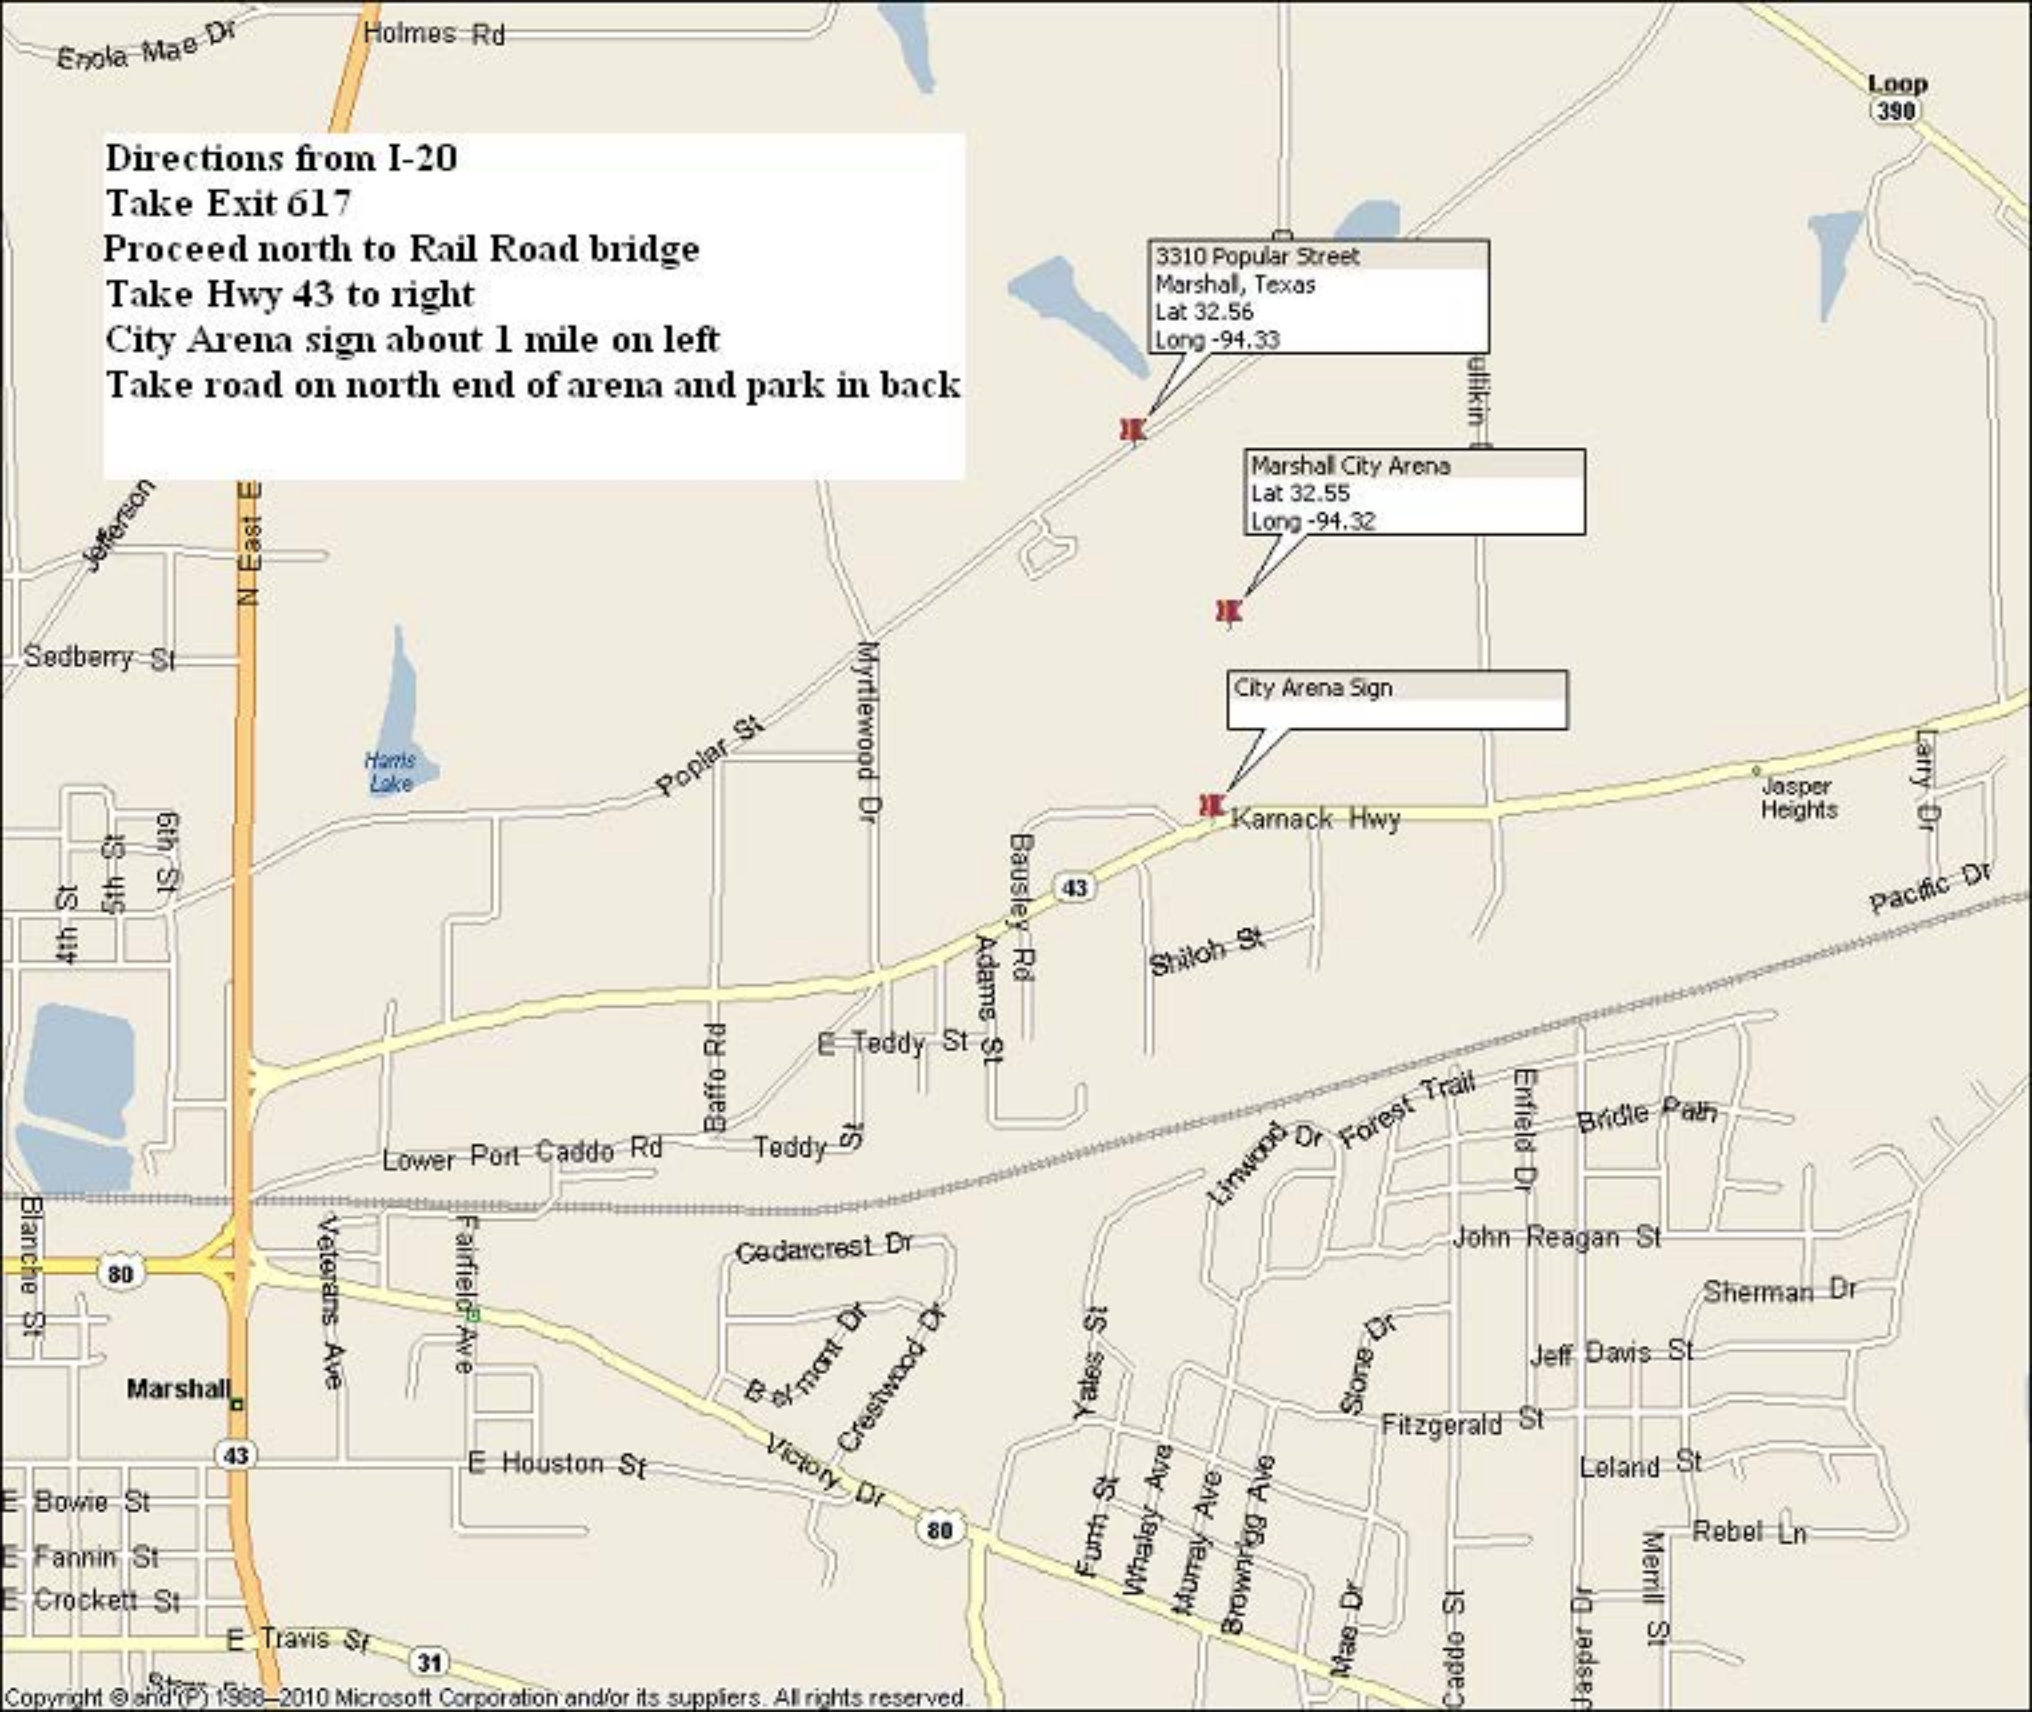

**Directions from I-20**

**Take Exit 617**

**Proceed north to Rail Road bridge**

**Take Hwy 43 to right**

**City Arena sign about 1 mile on left**

**Take road on north end of arena and park in back**

3310 Popular Street  
Marshall, Texas  
Lat 32.56  
Long -94.33

Marshall City Arena  
Lat 32.55  
Long -94.32

City Arena Sign